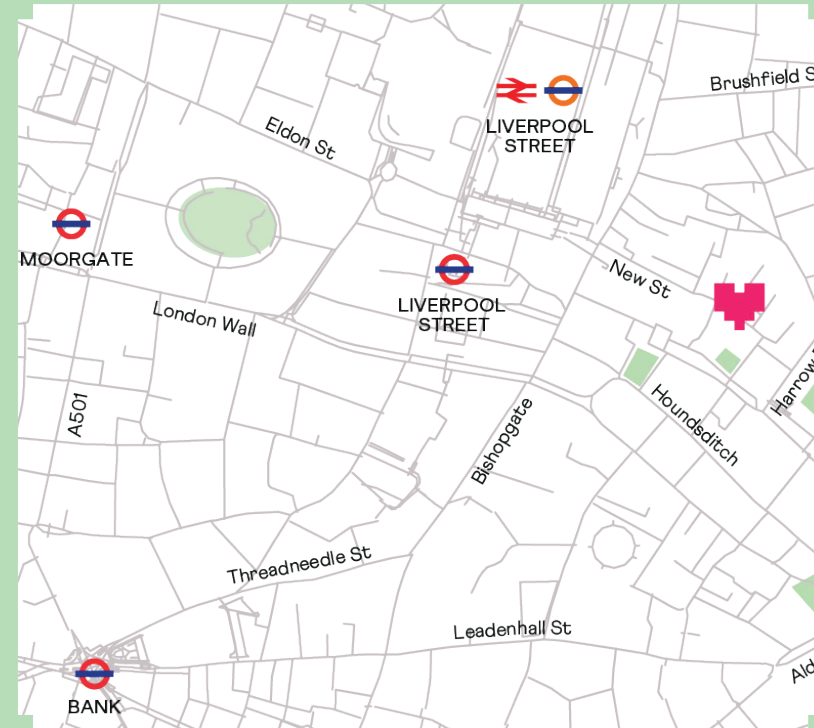

Located in Devonshire Square, the venue is on the doorstep of Bishopsgate, Moorgate and Aldgate and is perfect for meetings, conferences, team building, and client entertaining.

Address

1 The Avane,
Devonshire Square,
London EC2M 4YP

Nearest Stations

Liverpool Street - 3 min walk
Moorgate - 8 min walk

Contact

020 3880 6169
liverpoolstreet@luckyvoice.com

Opening times*

Mon 3pm - 1am
Tue - Fri 3pm - 2.30am
Sat 12pm - 2.30am
Sun 12pm - 1am