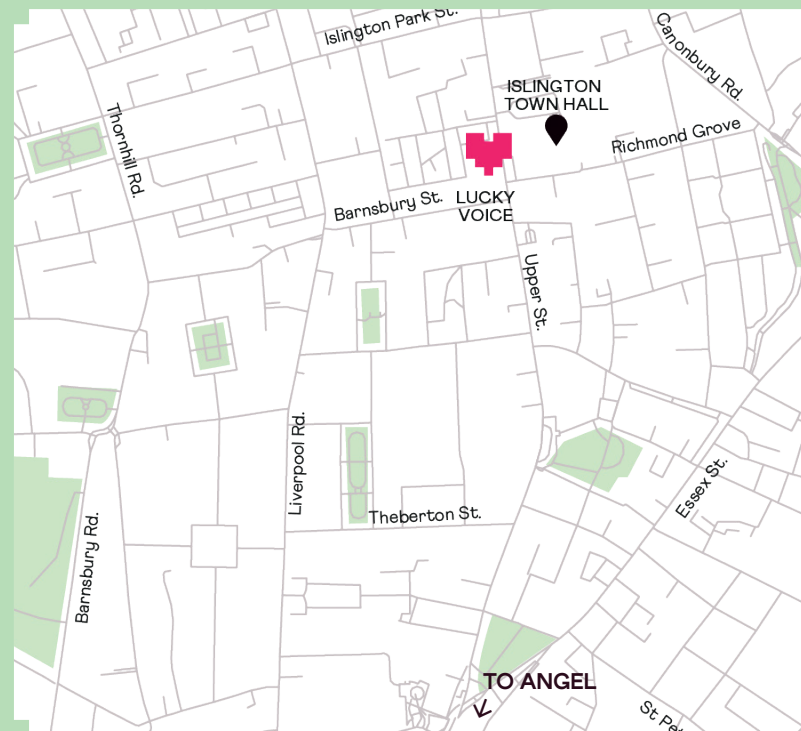

Nearest Stations

Liverpool Street - 3 min walk
Moorgate - 8 min walk

Contact

020 3880 6169
liverpoolstreet@luckyvoice.com

Opening times*

Mon 3pm - 1am
Tue - Fri 3pm - 2.30am
Sat 12pm - 2.30am
Sun 12pm - 1am

With its intimate bar space and 9 individual karaoke rooms, the basement venue feels like your own private discovery.

Address

52 Poland Street
London, W1F 7NQ

Nearest stations

Oxford Circus - 6 min walk
Piccadilly Circus - 7 min walk
Tottenham Court Rd - 8 min walk

Lucky Voice Islington.

A stalwart of Angel and Islington's nightlife...

Lucky Voice Islington is as locally famous for being a world class cocktail bar and late night party venue as it is for private room karaoke.

Bright, naturally lit bar spaces and street level windows bring a laid back, neighbourhood vibe to our Islington venue.

Address

173 -174 Upper Street
London, N1 1RG

Nearest stations

Highbury & Islington - 6 min walk
Angel - 11 min walk