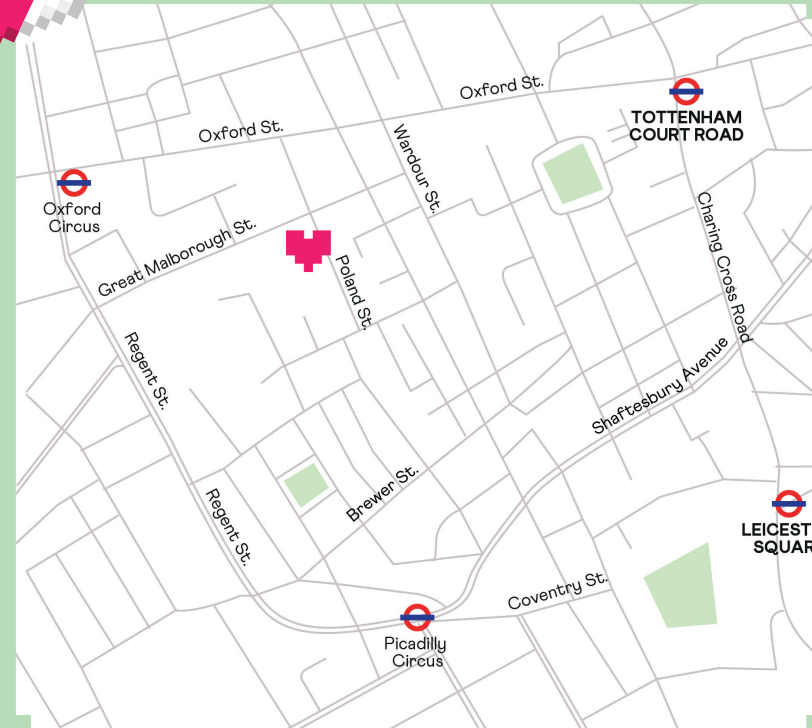

With its intimate bar space and 9 individual karaoke rooms, the basement venue feels like your own private discovery.

Address

52 Poland Street
London, W1F 7NQ

Nearest stations

Oxford Circus - 6 min walk
Piccadilly Circus - 7 min walk
Tottenham Court Rd - 8 min walk