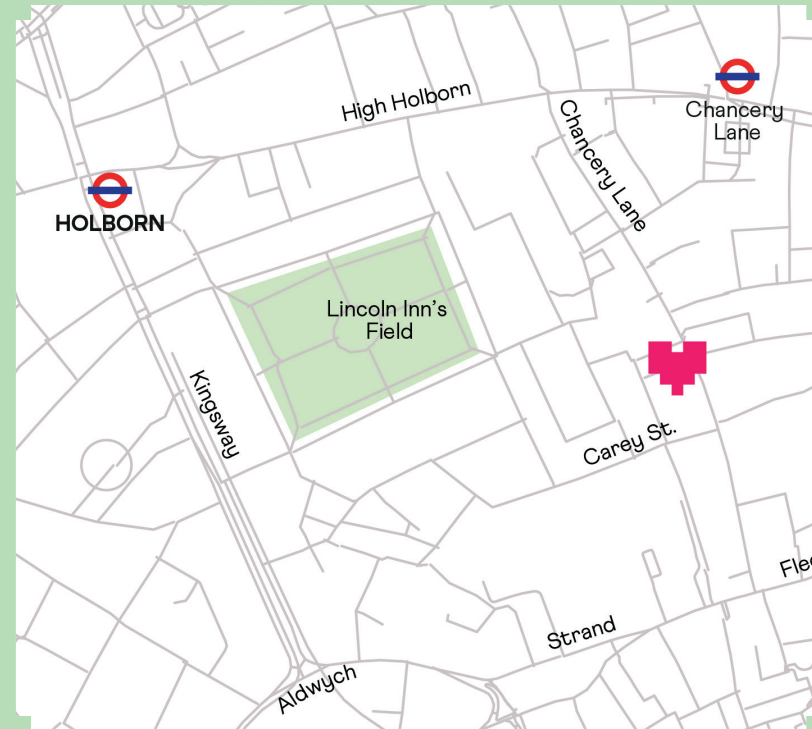

Lucky Voice Holborn.

Lucky Voice Holborn is the largest venue in our estate.

Holborn merges the best of The City with the West End in an eclectic mix. With 10 state of the art karaoke rooms that can fit up to 140 happy singers, there's also a large bar area designed in stunning pop-luxe aesthetic, as well as a sizeable dance floor with space and equipment for a live DJ. And a photobooth to boot! The venue's proximity to the offices that line the streets off High Holborn make it perfect for meetings, conferences, team building, and client entertaining.

Address

84 Chancery Lane
London WC2A 1DL

Nearest Stations

Chancery Lane - 4 min walk
Holborn - 9 min walk

Contact

020 3900 0971

Opening times*

Mon	5pm - 12am
Tue - Thur	5pm - 3am
Fri	5pm - 4am
Sat	3pm - 4am
Sun	5pm - 12am

Evening Capacities

Space:	5000 sq ft
Overall:	200 pax
Rooms:	146 pax
No. of Rooms:	10
Capacities:	4-30

*events can take place outside these hours